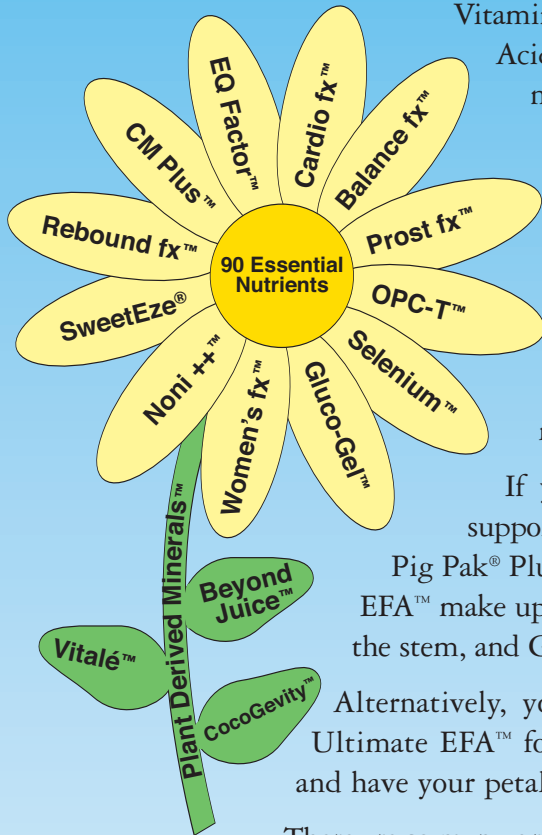

MIGHTY 90 PAKS™:

THE CENTERPOINT OF NUTRITION

Everyone should have a minimum of one product in the Multi-Vitamin Mineral Group and another in the Essential Fatty Acid Group on AutoShip. These products contain the core nutrients that make up the "Mighty 90," and should be the foundation of your nutritional health.

Picture the "Mighty 90" as the center of a flower (the capitulum). Any and all other products work more effectively if they are taken along with the "Mighty 90," so you would consider them the petals (or, corolla) of the flower. Each product, or petal, could do the job alone, but together they are much more effective.

If you are suffering with joint pain and you want to support your body, you might decide that the Pig Pak® or Pig Pak® Plus is right for you. The Tangy Tangerine® and Ultimate EFA™ make up the center of the flower, the Plant Derived Minerals™ the stem, and Gluco-Gel™ and Osteo fx™ create the petals.

Alternatively, you could try SupraLife's™ Ultra Body Toddy® and Ultimate EFA™ for your "Mighty 90," (or the center of your flower), and have your petals be EQ Factor™ and CocoGeivity™.

There are so many great combinations of our products targeted at thousands of health challenges. The Mighty 90™ systems offered by Youngevity® are basic nutrition "Starter Paks," containing all of the core nutrients needed by everyone and anyone! While the combination of the products in each Pak provide a powerful base for sustained health, ultimate wellness can be further supported with additional Youngevity® family products. Remember to always have nutrition reference books (try *Dead Doctors Don't Lie* by Dr. Joel D. Wallach and Dr. Ma Lan) and the most current Youngevity® catalog on hand, so that you can sit down with your friends, family, or customers and assist them in picking the best "flower" for their nutritional needs!